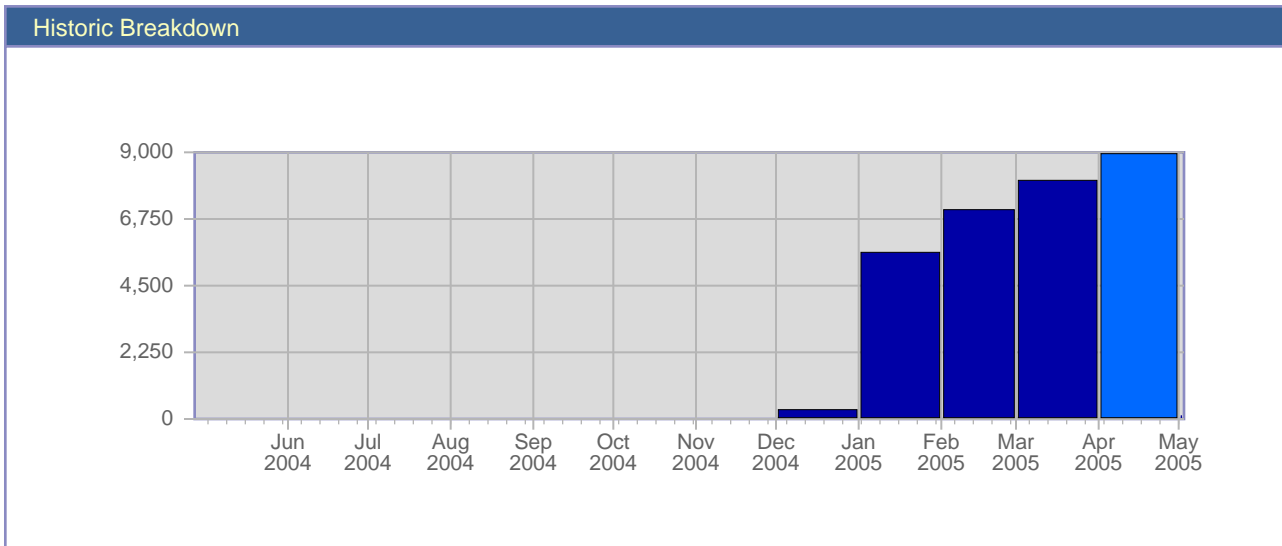

Traffic Reports Visits

Report Description	
Report Description:	Visits during the month of April 2005
Report Range:	Month of April 2005
Report Scope:	Historical Data

Date	Total Visits	Average Visits Historically	Change	Percent of Total Visits
Fri Apr 1st, 2005	252	228,80	+67 ▲	2,82%
Sat Apr 2nd, 2005	170	181,10	-70 ▼	1,90%
Sun Apr 3rd, 2005	195	171,50	-49 ▼	2,18%
Mon Apr 4th, 2005	303	242,00	+13 ▲	3,39%
Tue Apr 5th, 2005	312	256,70	+57 ▲	3,49%
Wed Apr 6th, 2005	361	251,00	+94 ▲	4,03%
Thu Apr 7th, 2005	301	249,00	+5 ▲	3,36%
Fri Apr 8th, 2005	264	228,80	+12 ▲	2,95%
Sat Apr 9th, 2005	533	181,10	+363 ▲	5,96%
Sun Apr 10th, 2005	228	171,50	+33 ▲	2,55%
Mon Apr 11th, 2005	291	242,00	-12 ▼	3,25%
Tue Apr 12th, 2005	256	256,70	-56 ▼	2,86%
Wed Apr 13th, 2005	277	251,00	-84 ▼	3,10%
Thu Apr 14th, 2005	280	249,00	-21 ▼	3,13%
Fri Apr 15th, 2005	376	228,80	+112 ▲	4,20%
Sat Apr 16th, 2005	212	181,10	-321 ▼	2,37%
Sun Apr 17th, 2005	184	171,50	-44 ▼	2,06%
Mon Apr 18th, 2005	443	242,00	+152 ▲	4,95%
Tue Apr 19th, 2005	348	256,70	+92 ▲	3,89%
Wed Apr 20th, 2005	277	251,00	0 ▬	3,10%
Thu Apr 21st, 2005	306	249,00	+26 ▲	3,42%
Fri Apr 22nd, 2005	304	228,80	-72 ▼	3,40%
Sat Apr 23rd, 2005	228	181,10	+16 ▲	2,55%
Sun Apr 24th, 2005	316	171,50	+132 ▲	3,53%
Mon Apr 25th, 2005	273	242,00	-170 ▼	3,05%
Tue Apr 26th, 2005	487	256,70	+139 ▲	5,44%
Wed Apr 27th, 2005	303	251,00	+26 ▲	3,39%
Thu Apr 28th, 2005	289	249,00	-17 ▼	3,23%
Fri Apr 29th, 2005	397	228,80	+93 ▲	4,44%
Sat Apr 30th, 2005	183	181,10	-45 ▼	2,05%
	8,949	-		