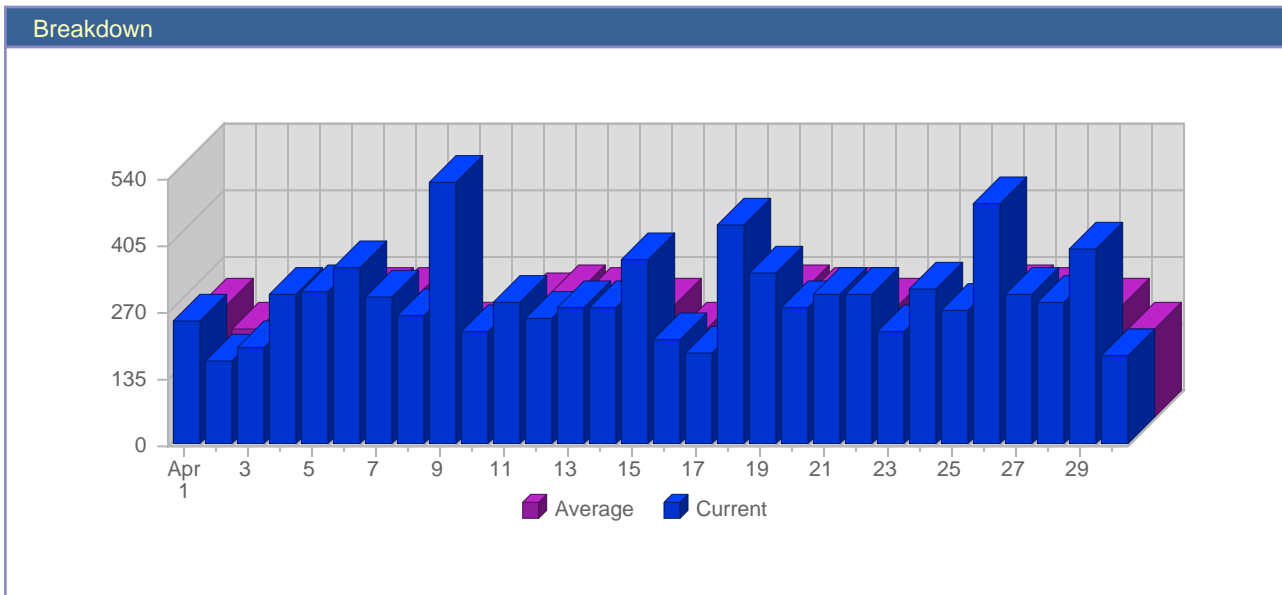

Traffic Reports Visits

Report Description	
Report Description:	Visits during the month of April 2005
Report Range:	Month of April 2005
Report Scope:	Historical Data

Date	Total Visits	Average Visits Historically	Change	Percent of Total Visits
Fri Apr 1st, 2005	252	228,80	+67 ▲	2,82%
Sat Apr 2nd, 2005	170	181,10	-70 ▼	1,90%
Sun Apr 3rd, 2005	195	171,50	-49 ▼	2,18%
Mon Apr 4th, 2005	303	242,00	+13 ▲	3,39%
Tue Apr 5th, 2005	312	256,70	+57 ▲	3,49%
Wed Apr 6th, 2005	361	251,00	+94 ▲	4,03%
Thu Apr 7th, 2005	301	249,00	+5 ▲	3,36%
Fri Apr 8th, 2005	264	228,80	+12 ▲	2,95%
Sat Apr 9th, 2005	533	181,10	+363 ▲	5,96%
Sun Apr 10th, 2005	228	171,50	+33 ▲	2,55%
Mon Apr 11th, 2005	291	242,00	-12 ▼	3,25%
Tue Apr 12th, 2005	256	256,70	-56 ▼	2,86%
Wed Apr 13th, 2005	277	251,00	-84 ▼	3,10%
Thu Apr 14th, 2005	280	249,00	-21 ▼	3,13%
Fri Apr 15th, 2005	376	228,80	+112 ▲	4,20%
Sat Apr 16th, 2005	212	181,10	-321 ▼	2,37%
Sun Apr 17th, 2005	184	171,50	-44 ▼	2,06%
Mon Apr 18th, 2005	443	242,00	+152 ▲	4,95%
Tue Apr 19th, 2005	348	256,70	+92 ▲	3,89%
Wed Apr 20th, 2005	277	251,00	0 ▬	3,10%
Thu Apr 21st, 2005	306	249,00	+26 ▲	3,42%
Fri Apr 22nd, 2005	304	228,80	-72 ▼	3,40%
Sat Apr 23rd, 2005	228	181,10	+16 ▲	2,55%
Sun Apr 24th, 2005	316	171,50	+132 ▲	3,53%
Mon Apr 25th, 2005	273	242,00	-170 ▼	3,05%
Tue Apr 26th, 2005	487	256,70	+139 ▲	5,44%
Wed Apr 27th, 2005	303	251,00	+26 ▲	3,39%
Thu Apr 28th, 2005	289	249,00	-17 ▼	3,23%
Fri Apr 29th, 2005	397	228,80	+93 ▲	4,44%
Sat Apr 30th, 2005	183	181,10	-45 ▼	2,05%
	8,949	-		