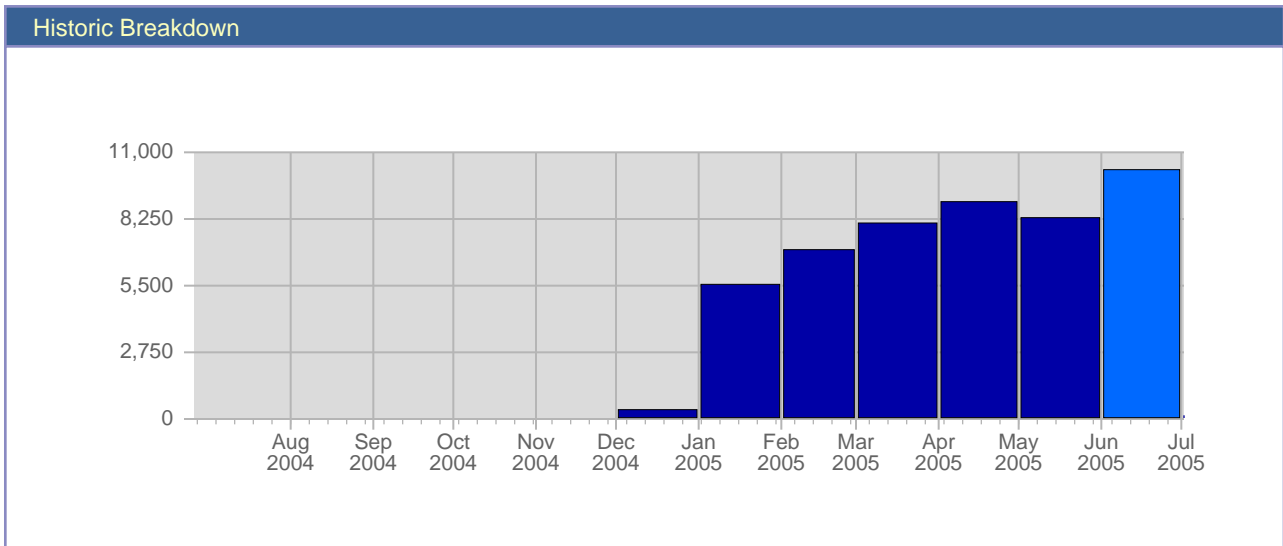

Traffic Reports Visits

Report Description	
Report Description:	Visits during the month of June 2005
Report Range:	Month of June 2005
Report Scope:	Historical Data

Date	Total Visits	Average Visits Historically	Change	Percent of Total Visits
Wed Jun 1st, 2005	307	251.00	+144 ▲	2,98%
Thu Jun 2nd, 2005	282	249.00	-85 ▼	2,74%
Fri Jun 3rd, 2005	283	228,80	-38 ▼	2,75%
Sat Jun 4th, 2005	205	181,10	-51 ▼	1,99%
Sun Jun 5th, 2005	212	171,50	-28 ▼	2,06%
Mon Jun 6th, 2005	375	242.00	+100 ▲	3,64%
Tue Jun 7th, 2005	377	256,70	+156 ▲	3,66%
Wed Jun 8th, 2005	412	251.00	+105 ▲	3,00%
Thu Jun 9th, 2005	417	249.00	+135 ▲	4,05%
Fri Jun 10th, 2005	499	228,80	+216 ▲	4,84%
Sat Jun 11th, 2005	244	181,10	+39 ▲	2,37%
Sun Jun 12th, 2005	248	171,50	+36 ▲	2,41%
Mon Jun 13th, 2005	475	242.00	+100 ▲	4,61%
Tue Jun 14th, 2005	401	256,70	+24 ▲	3,89%
Wed Jun 15th, 2005	353	251.00	-59 ▼	3,43%
Thu Jun 16th, 2005	354	249.00	-63 ▼	3,44%
Fri Jun 17th, 2005	325	228,80	-174 ▼	3,15%
Sat Jun 18th, 2005	258	181,10	+14 ▲	2,50%
Sun Jun 19th, 2005	232	171,50	-16 ▼	2,25%
Mon Jun 20th, 2005	359	242.00	-116 ▼	3,48%
Tue Jun 21st, 2005	536	256,70	+135 ▲	5,20%
Wed Jun 22nd, 2005	378	251.00	+25 ▲	3,67%
Thu Jun 23rd, 2005	325	249.00	-29 ▼	3,15%
Fri Jun 24th, 2005	283	228,80	-42 ▼	2,75%
Sat Jun 25th, 2005	419	181,10	+161 ▲	4,07%
Sun Jun 26th, 2005	269	171,50	+37 ▲	2,61%
Mon Jun 27th, 2005	377	242.00	+18 ▲	3,66%
Tue Jun 28th, 2005	303	256,70	-233 ▼	2,94%
Wed Jun 29th, 2005	385	251.00	+7 ▲	3,74%
Thu Jun 30th, 2005	411	249.00	+86 ▲	3,99%
	10,304	-		