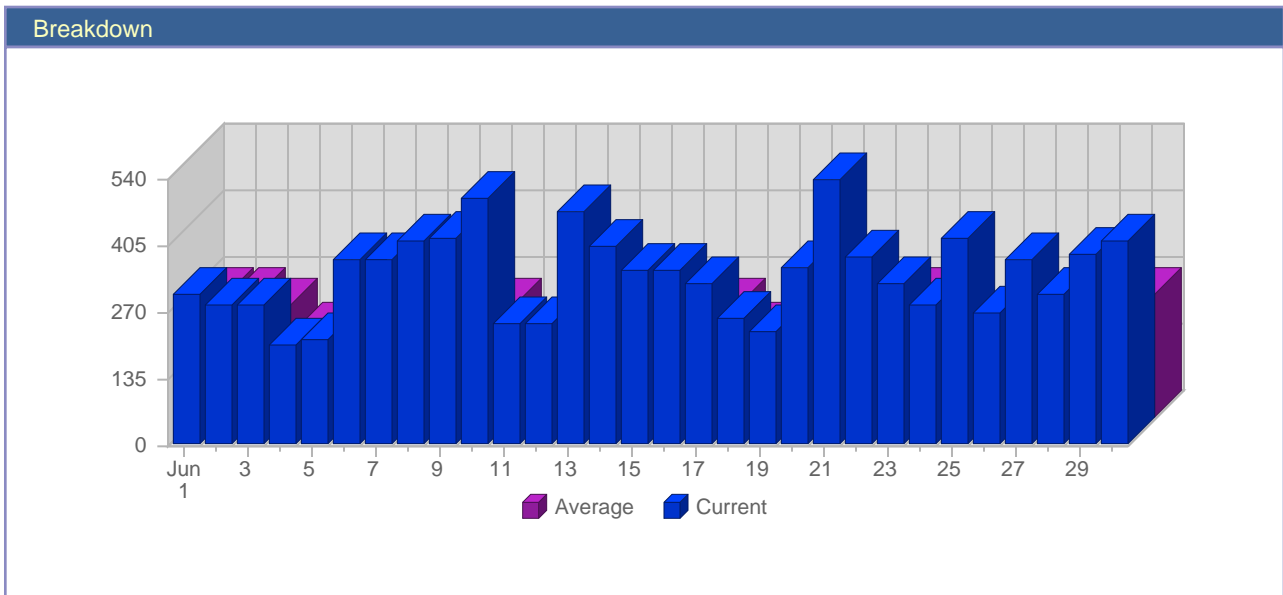

Traffic Reports Visits

Report Description	
Report Description:	Visits during the month of June 2005
Report Range:	Month of June 2005
Report Scope:	Historical Data

Date	Total Visits	Average Visits Historically	Change	Percent of Total Visits
Wed Jun 1st, 2005	307	251.00	+144 ▲	2,98%
Thu Jun 2nd, 2005	282	249.00	-85 ▼	2,74%
Fri Jun 3rd, 2005	283	228,80	-38 ▼	2,75%
Sat Jun 4th, 2005	205	181,10	-51 ▼	1,99%
Sun Jun 5th, 2005	212	171,50	-28 ▼	2,06%
Mon Jun 6th, 2005	375	242.00	+100 ▲	3,64%
Tue Jun 7th, 2005	377	256,70	+156 ▲	3,66%
Wed Jun 8th, 2005	412	251.00	+105 ▲	3,00%
Thu Jun 9th, 2005	417	249.00	+135 ▲	4,05%
Fri Jun 10th, 2005	499	228,80	+216 ▲	4,84%
Sat Jun 11th, 2005	244	181,10	+39 ▲	2,37%
Sun Jun 12th, 2005	248	171,50	+36 ▲	2,41%
Mon Jun 13th, 2005	475	242.00	+100 ▲	4,61%
Tue Jun 14th, 2005	401	256,70	+24 ▲	3,89%
Wed Jun 15th, 2005	353	251.00	-59 ▼	3,43%
Thu Jun 16th, 2005	354	249.00	-63 ▼	3,44%
Fri Jun 17th, 2005	325	228,80	-174 ▼	3,15%
Sat Jun 18th, 2005	258	181,10	+14 ▲	2,50%
Sun Jun 19th, 2005	232	171,50	-16 ▼	2,25%
Mon Jun 20th, 2005	359	242.00	-116 ▼	3,48%
Tue Jun 21st, 2005	536	256,70	+135 ▲	5,20%
Wed Jun 22nd, 2005	378	251.00	+25 ▲	3,67%
Thu Jun 23rd, 2005	325	249.00	-29 ▼	3,15%
Fri Jun 24th, 2005	283	228,80	-42 ▼	2,75%
Sat Jun 25th, 2005	419	181,10	+161 ▲	4,07%
Sun Jun 26th, 2005	269	171,50	+37 ▲	2,61%
Mon Jun 27th, 2005	377	242.00	+18 ▲	3,66%
Tue Jun 28th, 2005	303	256,70	-233 ▼	2,94%
Wed Jun 29th, 2005	385	251.00	+7 ▲	3,74%
Thu Jun 30th, 2005	411	249.00	+86 ▲	3,99%
	10,304	-		