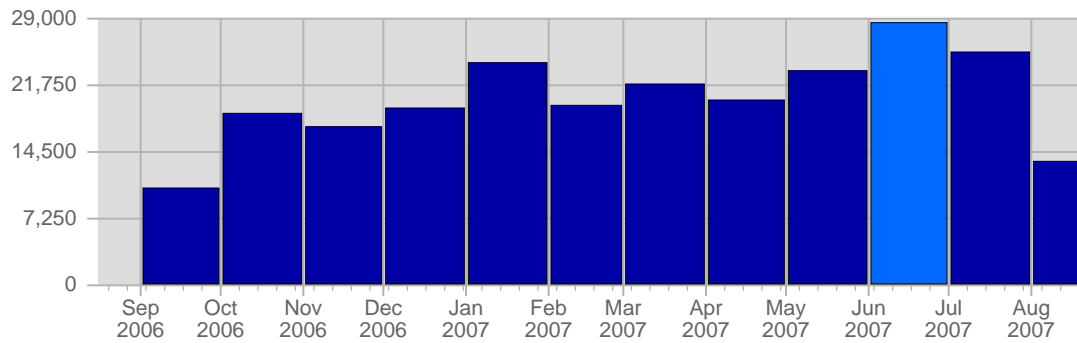

Traffic and Activity > Visits

Report Description

Report Description: Visits during the month of June 2007
 Report Range: Month of June 2007
 Report Scope: Historical Data

Historic Breakdown

Breakdown

Date	Total Visits	Average Visits Historically	Change	Percent of Total Visits
Fri Jun 1st, 2007	709	550,22	+709 ▲	2,48%
Sat Jun 2nd, 2007	771	456,25	+771 ▲	2,69%
Sun Jun 3rd, 2007	836	455,70	+142 ▲	2,92%
Mon Jun 4th, 2007	927	575,24	+148 ▲	3,24%
Tue Jun 5th, 2007	1,199	577,94	+351 ▲	4,19%
Wed Jun 6th, 2007	1,057	575,89	+186 ▲	3,69%
Thu Jun 7th, 2007	1,164	574,24	-213 ▼	4,07%
Fri Jun 8th, 2007	981	550,22	+272 ▲	3,43%
Sat Jun 9th, 2007	834	456,25	+63 ▲	2,91%
Sun Jun 10th, 2007	712	455,70	-124 ▼	2,49%
Mon Jun 11th, 2007	950	575,24	+23 ▲	3,32%
Tue Jun 12th, 2007	1,026	577,94	-173 ▼	3,58%
Wed Jun 13th, 2007	1,013	575,89	-44 ▼	3,54%
Thu Jun 14th, 2007	875	574,24	-289 ▼	3,06%
Fri Jun 15th, 2007	975	550,22	-6 ▼	3,41%
Sat Jun 16th, 2007	886	456,25	+52 ▲	3,10%
Sun Jun 17th, 2007	917	455,70	+205 ▲	3,20%
Mon Jun 18th, 2007	990	575,24	+40 ▲	3,46%
Tue Jun 19th, 2007	1,094	577,94	+68 ▲	3,82%
Wed Jun 20th, 2007	969	575,89	-44 ▼	3,39%
Thu Jun 21st, 2007	1,069	574,24	+194 ▲	3,73%
Fri Jun 22nd, 2007	1,072	550,22	+97 ▲	3,75%
Sat Jun 23rd, 2007	944	456,25	+58 ▲	3,30%
Sun Jun 24th, 2007	931	455,70	+14 ▲	3,25%
Mon Jun 25th, 2007	991	575,24	+1 ▲	3,46%
Tue Jun 26th, 2007	926	577,94	-168 ▼	3,24%
Wed Jun 27th, 2007	922	575,89	-47 ▼	3,22%
Thu Jun 28th, 2007	1,090	574,24	+21 ▲	3,81%
Fri Jun 29th, 2007	977	550,22	-95 ▼	3,41%
Sat Jun 30th, 2007	820	456,25	-124 ▼	2,86%
	28,627	13,657		