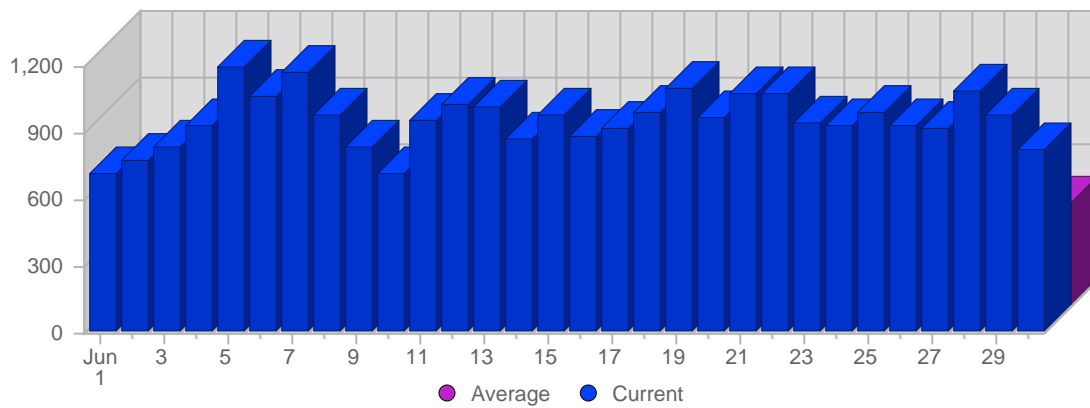

Traffic and Activity > Visits

Report Description

Report Description: Visits during the month of June 2007
 Report Range: Month of June 2007
 Report Scope: Historical Data

Historic Breakdown

Breakdown

Date	Total Visits	Average Visits Historically	Change	Percent of Total Visits
Fri Jun 1st, 2007	709	550,22	+709 ▲	2,48%
Sat Jun 2nd, 2007	771	456,25	+771 ▲	2,69%
Sun Jun 3rd, 2007	836	455,70	+142 ▲	2,92%
Mon Jun 4th, 2007	927	575,24	+148 ▲	3,24%
Tue Jun 5th, 2007	1,199	577,94	+351 ▲	4,19%
Wed Jun 6th, 2007	1,057	575,89	+186 ▲	3,69%
Thu Jun 7th, 2007	1,164	574,24	-213 ▼	4,07%
Fri Jun 8th, 2007	981	550,22	+272 ▲	3,43%
Sat Jun 9th, 2007	834	456,25	+63 ▲	2,91%
Sun Jun 10th, 2007	712	455,70	-124 ▼	2,49%
Mon Jun 11th, 2007	950	575,24	+23 ▲	3,32%
Tue Jun 12th, 2007	1,026	577,94	-173 ▼	3,58%
Wed Jun 13th, 2007	1,013	575,89	-44 ▼	3,54%
Thu Jun 14th, 2007	875	574,24	-289 ▼	3,06%
Fri Jun 15th, 2007	975	550,22	-6 ▼	3,41%
Sat Jun 16th, 2007	886	456,25	+52 ▲	3,10%
Sun Jun 17th, 2007	917	455,70	+205 ▲	3,20%
Mon Jun 18th, 2007	990	575,24	+40 ▲	3,46%
Tue Jun 19th, 2007	1,094	577,94	+68 ▲	3,82%
Wed Jun 20th, 2007	969	575,89	-44 ▼	3,39%
Thu Jun 21st, 2007	1,069	574,24	+194 ▲	3,73%
Fri Jun 22nd, 2007	1,072	550,22	+97 ▲	3,75%
Sat Jun 23rd, 2007	944	456,25	+58 ▲	3,30%
Sun Jun 24th, 2007	931	455,70	+14 ▲	3,25%
Mon Jun 25th, 2007	991	575,24	+1 ▲	3,46%
Tue Jun 26th, 2007	926	577,94	-168 ▼	3,24%
Wed Jun 27th, 2007	922	575,89	-47 ▼	3,22%
Thu Jun 28th, 2007	1,090	574,24	+21 ▲	3,81%
Fri Jun 29th, 2007	977	550,22	-95 ▼	3,41%
Sat Jun 30th, 2007	820	456,25	-124 ▼	2,86%
	28,627	13,657		