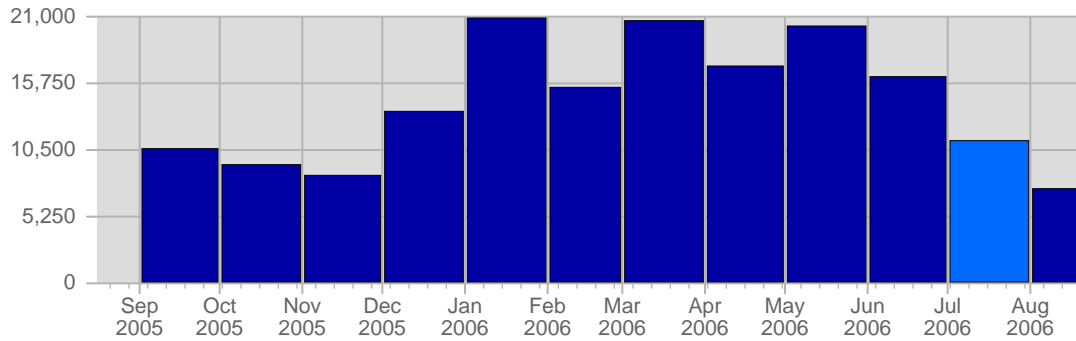

Traffic and Activity > Visits

Report Description

Report Description: Visits during the month of July 2006
 Report Range: Month of July 2006
 Report Scope: Historical Data

Historic Breakdown

Breakdown

Date	Total Visits	Average Visits Historically	Change	Percent of Total Visits
Sat Jul 1st, 2006	363	363,26	+363 ▲	3,26%
Sun Jul 2nd, 2006	328	367,04	+328 ▲	2,95%
Mon Jul 3rd, 2006	361	484,81	+361 ▲	3,24%
Tue Jul 4th, 2006	406	480,86	+406 ▲	3,65%
Wed Jul 5th, 2006	329	475,19	+329 ▲	2,96%
Thu Jul 6th, 2006	358	464,23	+358 ▲	3,22%
Fri Jul 7th, 2006	407	442,49	+407 ▲	3,66%
Sat Jul 8th, 2006	382	363,26	+19 ▲	3,43%
Sun Jul 9th, 2006	309	367,04	-19 ▼	2,78%
Mon Jul 10th, 2006	414	484,81	+53 ▲	3,72%
Tue Jul 11th, 2006	459	480,86	+53 ▲	4,12%
Wed Jul 12th, 2006	448	475,19	+119 ▲	4,03%
Thu Jul 13th, 2006	443	464,23	+85 ▲	3,98%
Fri Jul 14th, 2006	406	442,49	-1 ▼	3,65%
Sat Jul 15th, 2006	369	363,26	-13 ▼	3,32%
Sun Jul 16th, 2006	279	367,04	-30 ▼	2,51%
Mon Jul 17th, 2006	372	484,81	-42 ▼	3,34%
Tue Jul 18th, 2006	397	480,86	-62 ▼	3,57%
Wed Jul 19th, 2006	437	475,19	-11 ▼	3,93%
Thu Jul 20th, 2006	409	464,23	-34 ▼	3,68%
Fri Jul 21st, 2006	379	442,49	-27 ▼	3,41%
Sat Jul 22nd, 2006	204	363,26	-165 ▼	1,83%
Sun Jul 23rd, 2006	231	367,04	-48 ▼	2,08%
Mon Jul 24th, 2006	274	484,81	-98 ▼	2,46%
Tue Jul 25th, 2006	268	480,86	-129 ▼	2,41%
Wed Jul 26th, 2006	252	475,19	-185 ▼	2,26%
Thu Jul 27th, 2006	415	464,23	+6 ▲	3,73%
Fri Jul 28th, 2006	376	442,49	-3 ▼	3,38%
Sat Jul 29th, 2006	313	363,26	+109 ▲	2,81%
Sun Jul 30th, 2006	308	367,04	+77 ▲	2,77%
Mon Jul 31st, 2006	434	484,81	+160 ▲	3,90%
	11,130	13,657		