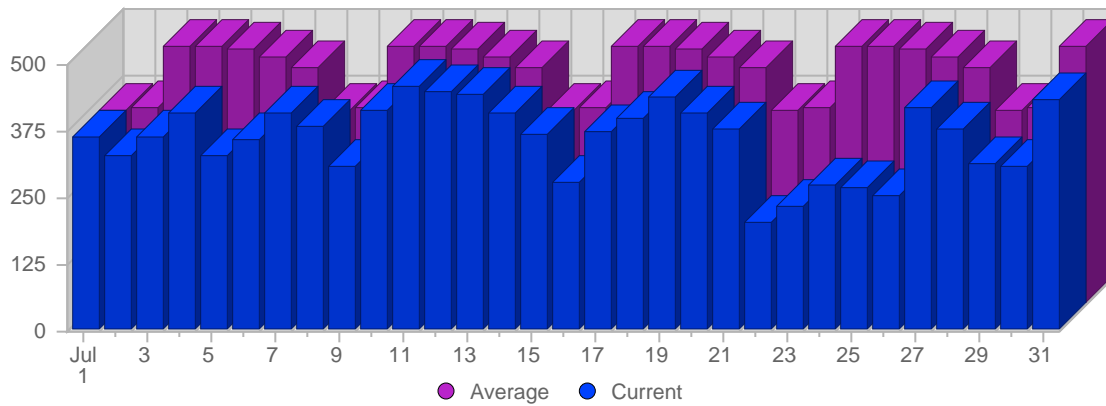

Traffic and Activity > Visits

Report Description

Report Description: Visits during the month of July 2006
 Report Range: Month of July 2006
 Report Scope: Historical Data

Historic Breakdown

Breakdown

Date	Total Visits	Average Visits Historically	Change	Percent of Total Visits
Sat Jul 1st, 2006	363	363,26	+363 ▲	3,26%
Sun Jul 2nd, 2006	328	367,04	+328 ▲	2,95%
Mon Jul 3rd, 2006	361	484,81	+361 ▲	3,24%
Tue Jul 4th, 2006	406	480,86	+406 ▲	3,65%
Wed Jul 5th, 2006	329	475,19	+329 ▲	2,96%
Thu Jul 6th, 2006	358	464,23	+358 ▲	3,22%
Fri Jul 7th, 2006	407	442,49	+407 ▲	3,66%
Sat Jul 8th, 2006	382	363,26	+19 ▲	3,43%
Sun Jul 9th, 2006	309	367,04	-19 ▼	2,78%
Mon Jul 10th, 2006	414	484,81	+53 ▲	3,72%
Tue Jul 11th, 2006	459	480,86	+53 ▲	4,12%
Wed Jul 12th, 2006	448	475,19	+119 ▲	4,03%
Thu Jul 13th, 2006	443	464,23	+85 ▲	3,98%
Fri Jul 14th, 2006	406	442,49	-1 ▼	3,65%
Sat Jul 15th, 2006	369	363,26	-13 ▼	3,32%
Sun Jul 16th, 2006	279	367,04	-30 ▼	2,51%
Mon Jul 17th, 2006	372	484,81	-42 ▼	3,34%
Tue Jul 18th, 2006	397	480,86	-62 ▼	3,57%
Wed Jul 19th, 2006	437	475,19	-11 ▼	3,93%
Thu Jul 20th, 2006	409	464,23	-34 ▼	3,68%
Fri Jul 21st, 2006	379	442,49	-27 ▼	3,41%
Sat Jul 22nd, 2006	204	363,26	-165 ▼	1,83%
Sun Jul 23rd, 2006	231	367,04	-48 ▼	2,08%
Mon Jul 24th, 2006	274	484,81	-98 ▼	2,46%
Tue Jul 25th, 2006	268	480,86	-129 ▼	2,41%
Wed Jul 26th, 2006	252	475,19	-185 ▼	2,26%
Thu Jul 27th, 2006	415	464,23	+6 ▲	3,73%
Fri Jul 28th, 2006	376	442,49	-3 ▼	3,38%
Sat Jul 29th, 2006	313	363,26	+109 ▲	2,81%
Sun Jul 30th, 2006	308	367,04	+77 ▲	2,77%
Mon Jul 31st, 2006	434	484,81	+160 ▲	3,90%
	11,130	13,657		