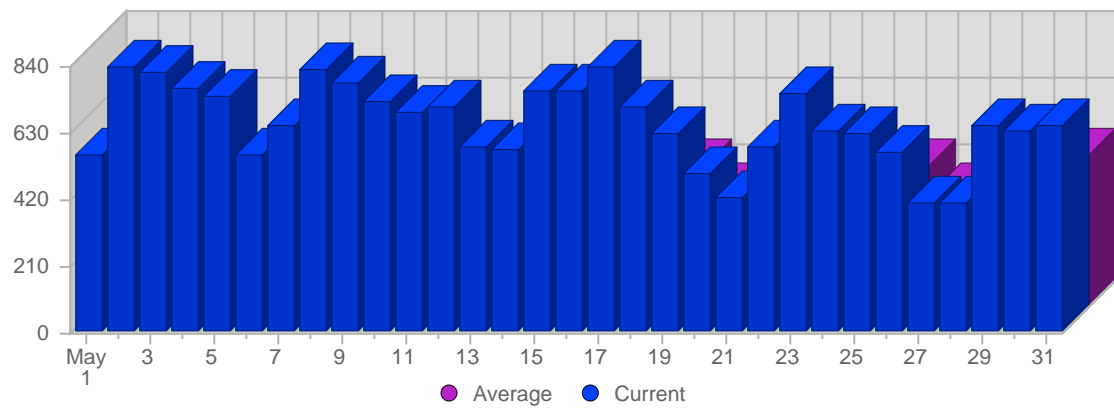

Traffic and Activity > Visits

Report Description

Report Description: Visits during the month of May 2006
 Report Range: Month of May 2006
 Report Scope: Historical Data

Historic Breakdown

Breakdown

Date	Total Visits	Average Visits Historically	Change	Percent of Total Visits
Mon May 1st, 2006	556	485,68	+556 ▲	2,73%
Tue May 2nd, 2006	838	482,03	+838 ▲	4,12%
Wed May 3rd, 2006	815	478,22	+815 ▲	4,00%
Thu May 4th, 2006	769	462,25	+769 ▲	3,78%
Fri May 5th, 2006	746	441,61	+746 ▲	3,66%
Sat May 6th, 2006	561	362,73	+561 ▲	2,75%
Sun May 7th, 2006	648	365,44	+138 ▲	3,18%
Mon May 8th, 2006	826	485,68	+270 ▲	4,06%
Tue May 9th, 2006	783	482,03	-55 ▼	3,84%
Wed May 10th, 2006	726	478,22	-89 ▼	3,57%
Thu May 11th, 2006	689	462,25	-80 ▼	3,38%
Fri May 12th, 2006	711	441,61	-35 ▼	3,49%
Sat May 13th, 2006	583	362,73	+22 ▲	2,86%
Sun May 14th, 2006	578	365,44	-70 ▼	2,84%
Mon May 15th, 2006	761	485,68	-65 ▼	3,74%
Tue May 16th, 2006	763	482,03	-20 ▼	3,75%
Wed May 17th, 2006	838	478,22	+112 ▲	4,12%
Thu May 18th, 2006	712	462,25	+23 ▲	3,50%
Fri May 19th, 2006	627	441,61	-84 ▼	3,08%
Sat May 20th, 2006	496	362,73	-87 ▼	2,44%
Sun May 21st, 2006	428	365,44	-150 ▼	2,10%
Mon May 22nd, 2006	580	485,68	-181 ▼	2,85%
Tue May 23rd, 2006	749	482,03	-14 ▼	3,68%
Wed May 24th, 2006	631	478,22	-207 ▼	3,10%
Thu May 25th, 2006	628	462,25	-84 ▼	3,08%
Fri May 26th, 2006	568	441,61	-59 ▼	2,79%
Sat May 27th, 2006	408	362,73	-88 ▼	2,00%
Sun May 28th, 2006	410	365,44	-18 ▼	2,01%
Mon May 29th, 2006	654	485,68	+74 ▲	3,21%
Tue May 30th, 2006	637	482,03	-112 ▼	3,13%
Wed May 31st, 2006	648	478,22	+17 ▲	3,18%
	20,367	6,884		