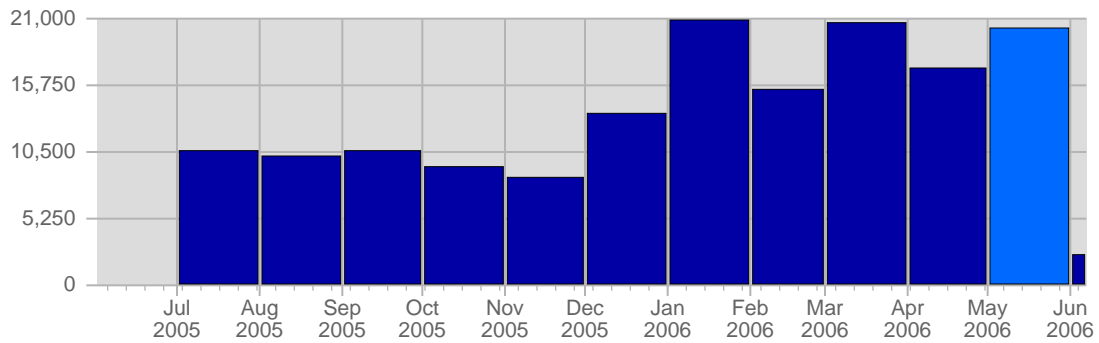

Traffic and Activity > Visits

Report Description

Report Description: Visits during the month of May 2006
 Report Range: Month of May 2006
 Report Scope: Historical Data

Historic Breakdown

Breakdown

Date	Total Visits	Average Visits Historically	Change	Percent of Total Visits
Mon May 1st, 2006	556	485,68	+556 ▲	2,73%
Tue May 2nd, 2006	838	482,03	+838 ▲	4,12%
Wed May 3rd, 2006	815	478,22	+815 ▲	4,00%
Thu May 4th, 2006	769	462,25	+769 ▲	3,78%
Fri May 5th, 2006	746	441,61	+746 ▲	3,66%
Sat May 6th, 2006	561	362,73	+561 ▲	2,75%
Sun May 7th, 2006	648	365,44	+138 ▲	3,18%
Mon May 8th, 2006	826	485,68	+270 ▲	4,06%
Tue May 9th, 2006	783	482,03	-55 ▼	3,84%
Wed May 10th, 2006	726	478,22	-89 ▼	3,57%
Thu May 11th, 2006	689	462,25	-80 ▼	3,38%
Fri May 12th, 2006	711	441,61	-35 ▼	3,49%
Sat May 13th, 2006	583	362,73	+22 ▲	2,86%
Sun May 14th, 2006	578	365,44	-70 ▼	2,84%
Mon May 15th, 2006	761	485,68	-65 ▼	3,74%
Tue May 16th, 2006	763	482,03	-20 ▼	3,75%
Wed May 17th, 2006	838	478,22	+112 ▲	4,12%
Thu May 18th, 2006	712	462,25	+23 ▲	3,50%
Fri May 19th, 2006	627	441,61	-84 ▼	3,08%
Sat May 20th, 2006	496	362,73	-87 ▼	2,44%
Sun May 21st, 2006	428	365,44	-150 ▼	2,10%
Mon May 22nd, 2006	580	485,68	-181 ▼	2,85%
Tue May 23rd, 2006	749	482,03	-14 ▼	3,68%
Wed May 24th, 2006	631	478,22	-207 ▼	3,10%
Thu May 25th, 2006	628	462,25	-84 ▼	3,08%
Fri May 26th, 2006	568	441,61	-59 ▼	2,79%
Sat May 27th, 2006	408	362,73	-88 ▼	2,00%
Sun May 28th, 2006	410	365,44	-18 ▼	2,01%
Mon May 29th, 2006	654	485,68	+74 ▲	3,21%
Tue May 30th, 2006	637	482,03	-112 ▼	3,13%
Wed May 31st, 2006	648	478,22	+17 ▲	3,18%
	20,367	6,884		