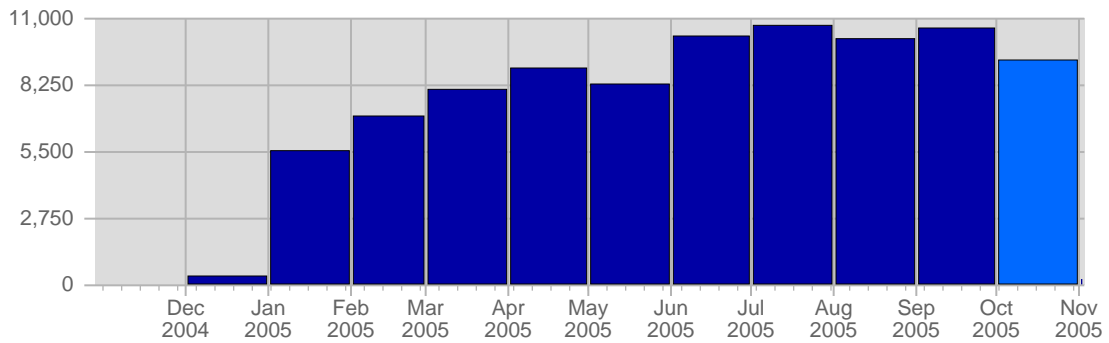

## Traffic and Activity > Visits

### Report Description

Report Description: Visits during the month of October 2005  
 Report Range: Month of October 2005  
 Report Scope: Historical Data

### Breakdown

Date	Total Visits	Average Visits Historically	Change	Percent of Total Visits
Sat Oct 1st, 2005	344	181,10	+344 ▲	3,68%
Sun Oct 2nd, 2005	309	171,50	+309 ▲	3,31%
Mon Oct 3rd, 2005	326	242,00	+326 ▲	3,49%
Tue Oct 4th, 2005	377	256,70	+377 ▲	4,04%
Wed Oct 5th, 2005	397	251,00	+397 ▲	4,25%
Thu Oct 6th, 2005	410	249,00	+410 ▲	4,39%
Fri Oct 7th, 2005	313	228,80	+313 ▲	3,35%
Sat Oct 8th, 2005	285	181,10	-59 ▼	3,05%
Sun Oct 9th, 2005	273	171,50	-36 ▼	2,92%
Mon Oct 10th, 2005	395	242,00	+69 ▲	4,23%
Tue Oct 11th, 2005	405	256,70	+28 ▲	4,33%
Wed Oct 12th, 2005	486	251,00	+89 ▲	5,20%
Thu Oct 13th, 2005	439	249,00	+29 ▲	4,70%
Fri Oct 14th, 2005	414	228,80	+101 ▲	4,43%
Sat Oct 15th, 2005	288	181,10	+3 ▲	3,08%
Sun Oct 16th, 2005	231	171,50	-42 ▼	2,47%
Mon Oct 17th, 2005	351	242,00	-44 ▼	3,76%
Tue Oct 18th, 2005	231	256,70	-174 ▼	2,47%
Wed Oct 19th, 2005	245	251,00	-241 ▼	2,62%
Thu Oct 20th, 2005	210	249,00	-229 ▼	2,25%
Fri Oct 21st, 2005	224	228,80	-190 ▼	2,40%
Sat Oct 22nd, 2005	213	181,10	-75 ▼	2,28%
Sun Oct 23rd, 2005	184	171,50	-47 ▼	1,97%
Mon Oct 24th, 2005	331	242,00	-20 ▼	3,54%
Tue Oct 25th, 2005	247	256,70	+16 ▲	2,64%
Wed Oct 26th, 2005	244	251,00	-1 ▼	2,61%
Thu Oct 27th, 2005	214	249,00	+4 ▲	2,29%
Fri Oct 28th, 2005	271	228,80	+47 ▲	2,90%
Sat Oct 29th, 2005	279	181,10	+66 ▲	2,99%
Sun Oct 30th, 2005	202	171,50	+18 ▲	2,16%
Mon Oct 31st, 2005	206	242,00	-125 ▼	2,21%
	9,344	6,884		