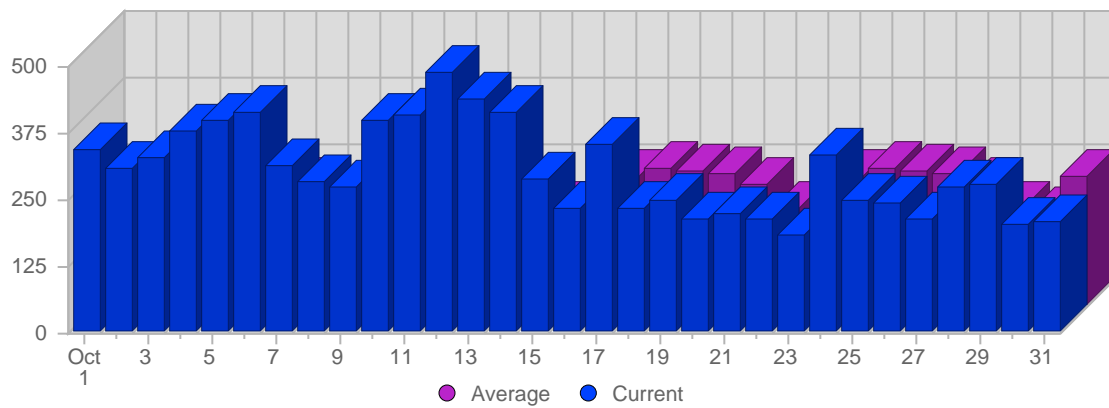

## Traffic and Activity > Visits

### Report Description

Report Description: Visits during the month of October 2005  
 Report Range: Month of October 2005  
 Report Scope: Historical Data

### Historic Breakdown

### Breakdown

Date	Total Visits	Average Visits Historically	Change	Percent of Total Visits
Sat Oct 1st, 2005	344	181,10	+344 ▲	3,68%
Sun Oct 2nd, 2005	309	171,50	+309 ▲	3,31%
Mon Oct 3rd, 2005	326	242,00	+326 ▲	3,49%
Tue Oct 4th, 2005	377	256,70	+377 ▲	4,04%
Wed Oct 5th, 2005	397	251,00	+397 ▲	4,25%
Thu Oct 6th, 2005	410	249,00	+410 ▲	4,39%
Fri Oct 7th, 2005	313	228,80	+313 ▲	3,35%
Sat Oct 8th, 2005	285	181,10	-59 ▼	3,05%
Sun Oct 9th, 2005	273	171,50	-36 ▼	2,92%
Mon Oct 10th, 2005	395	242,00	+69 ▲	4,23%
Tue Oct 11th, 2005	405	256,70	+28 ▲	4,33%
Wed Oct 12th, 2005	486	251,00	+89 ▲	5,20%
Thu Oct 13th, 2005	439	249,00	+29 ▲	4,70%
Fri Oct 14th, 2005	414	228,80	+101 ▲	4,43%
Sat Oct 15th, 2005	288	181,10	+3 ▲	3,08%
Sun Oct 16th, 2005	231	171,50	-42 ▼	2,47%
Mon Oct 17th, 2005	351	242,00	-44 ▼	3,76%
Tue Oct 18th, 2005	231	256,70	-174 ▼	2,47%
Wed Oct 19th, 2005	245	251,00	-241 ▼	2,62%
Thu Oct 20th, 2005	210	249,00	-229 ▼	2,25%
Fri Oct 21st, 2005	224	228,80	-190 ▼	2,40%
Sat Oct 22nd, 2005	213	181,10	-75 ▼	2,28%
Sun Oct 23rd, 2005	184	171,50	-47 ▼	1,97%
Mon Oct 24th, 2005	331	242,00	-20 ▼	3,54%
Tue Oct 25th, 2005	247	256,70	+16 ▲	2,64%
Wed Oct 26th, 2005	244	251,00	-1 ▼	2,61%
Thu Oct 27th, 2005	214	249,00	+4 ▲	2,29%
Fri Oct 28th, 2005	271	228,80	+47 ▲	2,90%
Sat Oct 29th, 2005	279	181,10	+66 ▲	2,99%
Sun Oct 30th, 2005	202	171,50	+18 ▲	2,16%
Mon Oct 31st, 2005	206	242,00	-125 ▼	2,21%
	9,344	6,884		