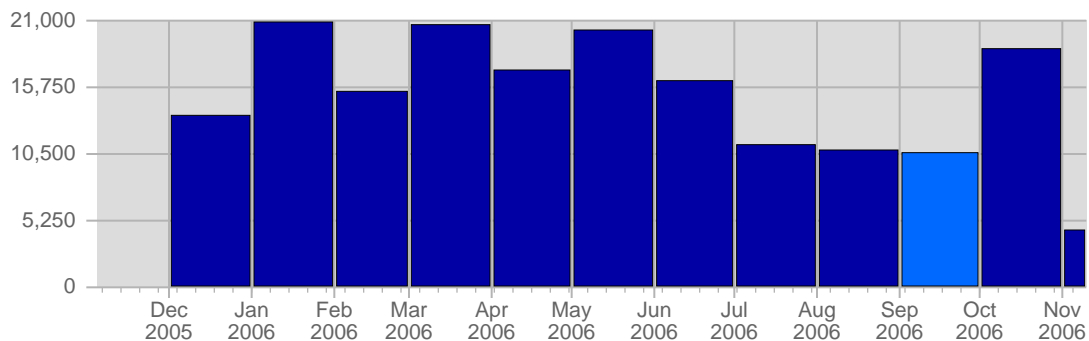

Traffic and Activity > Visits

Report Description

Report Description: Visits during the month of September 2006
Report Range: Month of September 2006
Report Scope: Historical Data

Historic Breakdown

Breakdown

Date	Total Visits	Average Visits Historically	Change	Percent of Total Visits
Fri Sep 1st, 2006	331	444,99	+331 ▲	3,15%
Sat Sep 2nd, 2006	286	366,06	+286 ▲	2,72%
Sun Sep 3rd, 2006	265	369,25	-38 ▼	2,52%
Mon Sep 4th, 2006	370	486,27	+41 ▲	3,52%
Tue Sep 5th, 2006	374	478,73	-4 ▼	3,56%
Wed Sep 6th, 2006	341	474,61	-14 ▼	3,24%
Thu Sep 7th, 2006	285	463,44	-24 ▼	2,71%
Fri Sep 8th, 2006	349	444,99	+18 ▲	3,32%
Sat Sep 9th, 2006	312	366,06	+26 ▲	2,97%
Sun Sep 10th, 2006	253	369,25	-12 ▼	2,41%
Mon Sep 11th, 2006	427	486,27	+57 ▲	4,06%
Tue Sep 12th, 2006	386	478,73	+12 ▲	3,67%
Wed Sep 13th, 2006	327	474,61	-14 ▼	3,11%
Thu Sep 14th, 2006	359	463,44	+74 ▲	3,41%
Fri Sep 15th, 2006	301	444,99	-48 ▼	2,86%
Sat Sep 16th, 2006	272	366,06	-40 ▼	2,59%
Sun Sep 17th, 2006	349	369,25	+96 ▲	3,32%
Mon Sep 18th, 2006	419	486,27	-8 ▼	3,99%
Tue Sep 19th, 2006	392	478,73	+6 ▲	3,73%
Wed Sep 20th, 2006	384	474,61	+57 ▲	3,65%
Thu Sep 21st, 2006	364	463,44	+5 ▲	3,46%
Fri Sep 22nd, 2006	376	444,99	+75 ▲	3,58%
Sat Sep 23rd, 2006	323	366,06	+51 ▲	3,07%
Sun Sep 24th, 2006	353	369,25	+4 ▲	3,36%
Mon Sep 25th, 2006	401	486,27	-18 ▼	3,81%
Tue Sep 26th, 2006	359	478,73	-33 ▼	3,41%
Wed Sep 27th, 2006	370	474,61	-14 ▼	3,52%
Thu Sep 28th, 2006	399	463,44	+35 ▲	3,80%
Fri Sep 29th, 2006	409	444,99	+33 ▲	3,89%
Sat Sep 30th, 2006	379	366,06	+56 ▲	3,60%
	10,515	13,657		