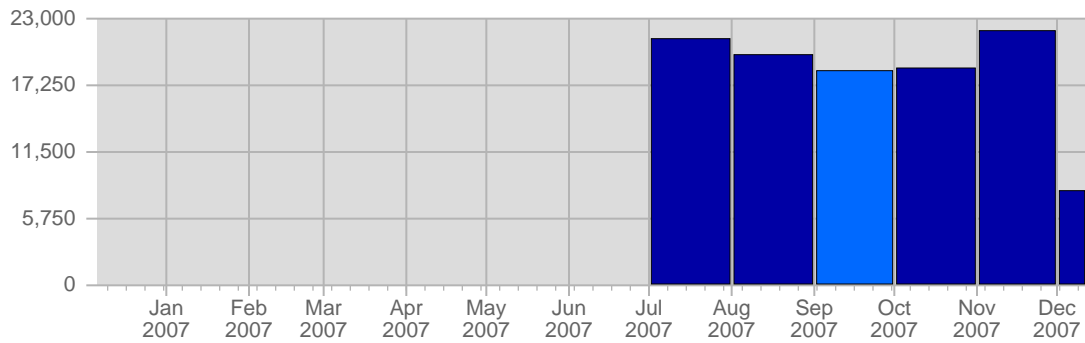

Traffic and Activity > Visits

Report Description

Report Description: Visits during the month of September 2007
 Report Range: Month of September 2007
 Report Scope: Historical Data

Historic Breakdown

Breakdown

Date	Total Visits	Average Visits Historically	Change	Percent of Total Visits
Sat Sep 1st, 2007	526	-	+526 ▲	2,84%
Sun Sep 2nd, 2007	574	-	+574 ▲	3,10%
Mon Sep 3rd, 2007	731	-	+731 ▲	3,95%
Tue Sep 4th, 2007	670	-	+670 ▲	3,62%
Wed Sep 5th, 2007	691	-	+691 ▲	3,73%
Thu Sep 6th, 2007	683	-	+683 ▲	3,69%
Fri Sep 7th, 2007	657	-	+657 ▲	3,55%
Sat Sep 8th, 2007	565	-	+39 ▲	3,05%
Sun Sep 9th, 2007	499	-	-75 ▼	2,69%
Mon Sep 10th, 2007	657	-	-74 ▼	3,55%
Tue Sep 11th, 2007	678	-	+8 ▲	3,66%
Wed Sep 12th, 2007	642	-	-49 ▼	3,46%
Thu Sep 13th, 2007	634	-	-49 ▼	3,42%
Fri Sep 14th, 2007	603	-	-54 ▼	3,25%
Sat Sep 15th, 2007	473	-	-92 ▼	2,55%
Sun Sep 16th, 2007	542	-	+43 ▲	2,93%
Mon Sep 17th, 2007	700	-	+43 ▲	3,78%
Tue Sep 18th, 2007	665	-	-13 ▼	3,59%
Wed Sep 19th, 2007	653	-	+11 ▲	3,52%
Thu Sep 20th, 2007	630	-	-4 ▼	3,40%
Fri Sep 21st, 2007	675	-	+72 ▲	3,64%
Sat Sep 22nd, 2007	485	-	+12 ▲	2,62%
Sun Sep 23rd, 2007	507	-	-35 ▼	2,74%
Mon Sep 24th, 2007	670	-	-30 ▼	3,62%
Tue Sep 25th, 2007	639	-	-26 ▼	3,45%
Wed Sep 26th, 2007	706	-	+53 ▲	3,81%
Thu Sep 27th, 2007	678	-	+48 ▲	3,66%
Fri Sep 28th, 2007	641	-	-34 ▼	3,46%
Sat Sep 29th, 2007	500	-	+15 ▲	2,70%
Sun Sep 30th, 2007	557	-	+50 ▲	3,01%
	18,531	-		