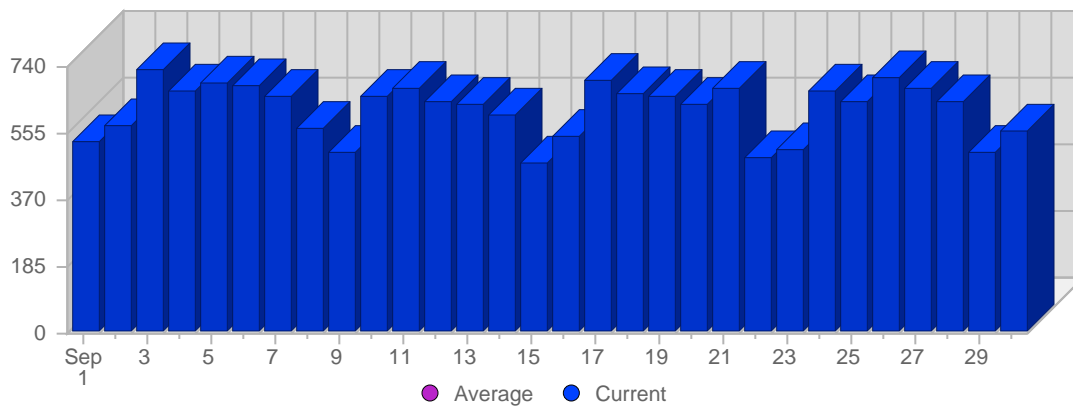

Traffic and Activity > Visits

Report Description

Report Description: Visits during the month of September 2007
 Report Range: Month of September 2007
 Report Scope: Historical Data

Historic Breakdown

Breakdown

Date	Total Visits	Average Visits Historically	Change	Percent of Total Visits
Sat Sep 1st, 2007	526	-	+526 ▲	2,84%
Sun Sep 2nd, 2007	574	-	+574 ▲	3,10%
Mon Sep 3rd, 2007	731	-	+731 ▲	3,95%
Tue Sep 4th, 2007	670	-	+670 ▲	3,62%
Wed Sep 5th, 2007	691	-	+691 ▲	3,73%
Thu Sep 6th, 2007	683	-	+683 ▲	3,69%
Fri Sep 7th, 2007	657	-	+657 ▲	3,55%
Sat Sep 8th, 2007	565	-	+39 ▲	3,05%
Sun Sep 9th, 2007	499	-	-75 ▼	2,69%
Mon Sep 10th, 2007	657	-	-74 ▼	3,55%
Tue Sep 11th, 2007	678	-	+8 ▲	3,66%
Wed Sep 12th, 2007	642	-	-49 ▼	3,46%
Thu Sep 13th, 2007	634	-	-49 ▼	3,42%
Fri Sep 14th, 2007	603	-	-54 ▼	3,25%
Sat Sep 15th, 2007	473	-	-92 ▼	2,55%
Sun Sep 16th, 2007	542	-	+43 ▲	2,93%
Mon Sep 17th, 2007	700	-	+43 ▲	3,78%
Tue Sep 18th, 2007	665	-	-13 ▼	3,59%
Wed Sep 19th, 2007	653	-	+11 ▲	3,52%
Thu Sep 20th, 2007	630	-	-4 ▼	3,40%
Fri Sep 21st, 2007	675	-	+72 ▲	3,64%
Sat Sep 22nd, 2007	485	-	+12 ▲	2,62%
Sun Sep 23rd, 2007	507	-	-35 ▼	2,74%
Mon Sep 24th, 2007	670	-	-30 ▼	3,62%
Tue Sep 25th, 2007	639	-	-26 ▼	3,45%
Wed Sep 26th, 2007	706	-	+53 ▲	3,81%
Thu Sep 27th, 2007	678	-	+48 ▲	3,66%
Fri Sep 28th, 2007	641	-	-34 ▼	3,46%
Sat Sep 29th, 2007	500	-	+15 ▲	2,70%
Sun Sep 30th, 2007	557	-	+50 ▲	3,01%
	18,531	-		